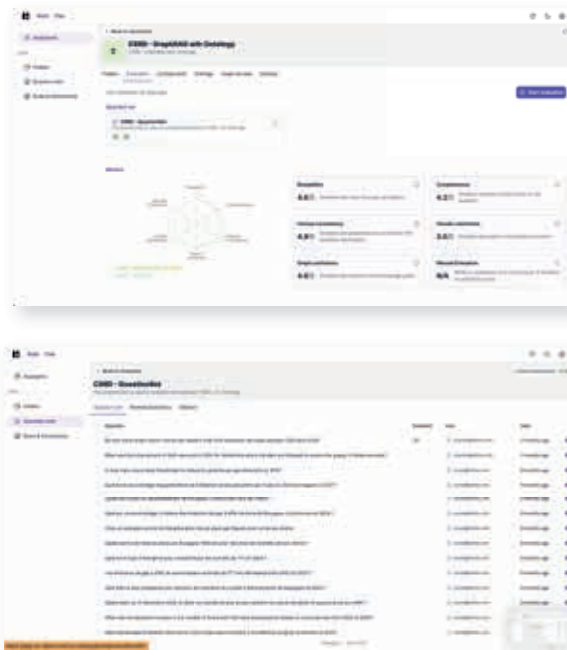

Contact complémentaire

Aurelien CARON

Lettria
Lettria is the missing context layer for enterprise AI

Charles BORDERIE, CEO
charles@lettria.com
+33 6 37 32 58 25

SOUTIEN RÉGIONAL

POC avec le Pôle Transformation Numérique de la Région Île-de-France

LE PITCH

Lettria is the missing context layer for enterprise AI. Our platform turns structured and unstructured data into ontology-powered knowledge graphs ; so your AI agents reason instead of guess. The result: 30% more accurate answers, fully traceable and audit-ready. We serve the most demanding industries : healthcare, finance, industrial, from prototype to production. Whether you build with our developer tools or our embedded experts, Lettria makes enterprise AI grounded and trusted.